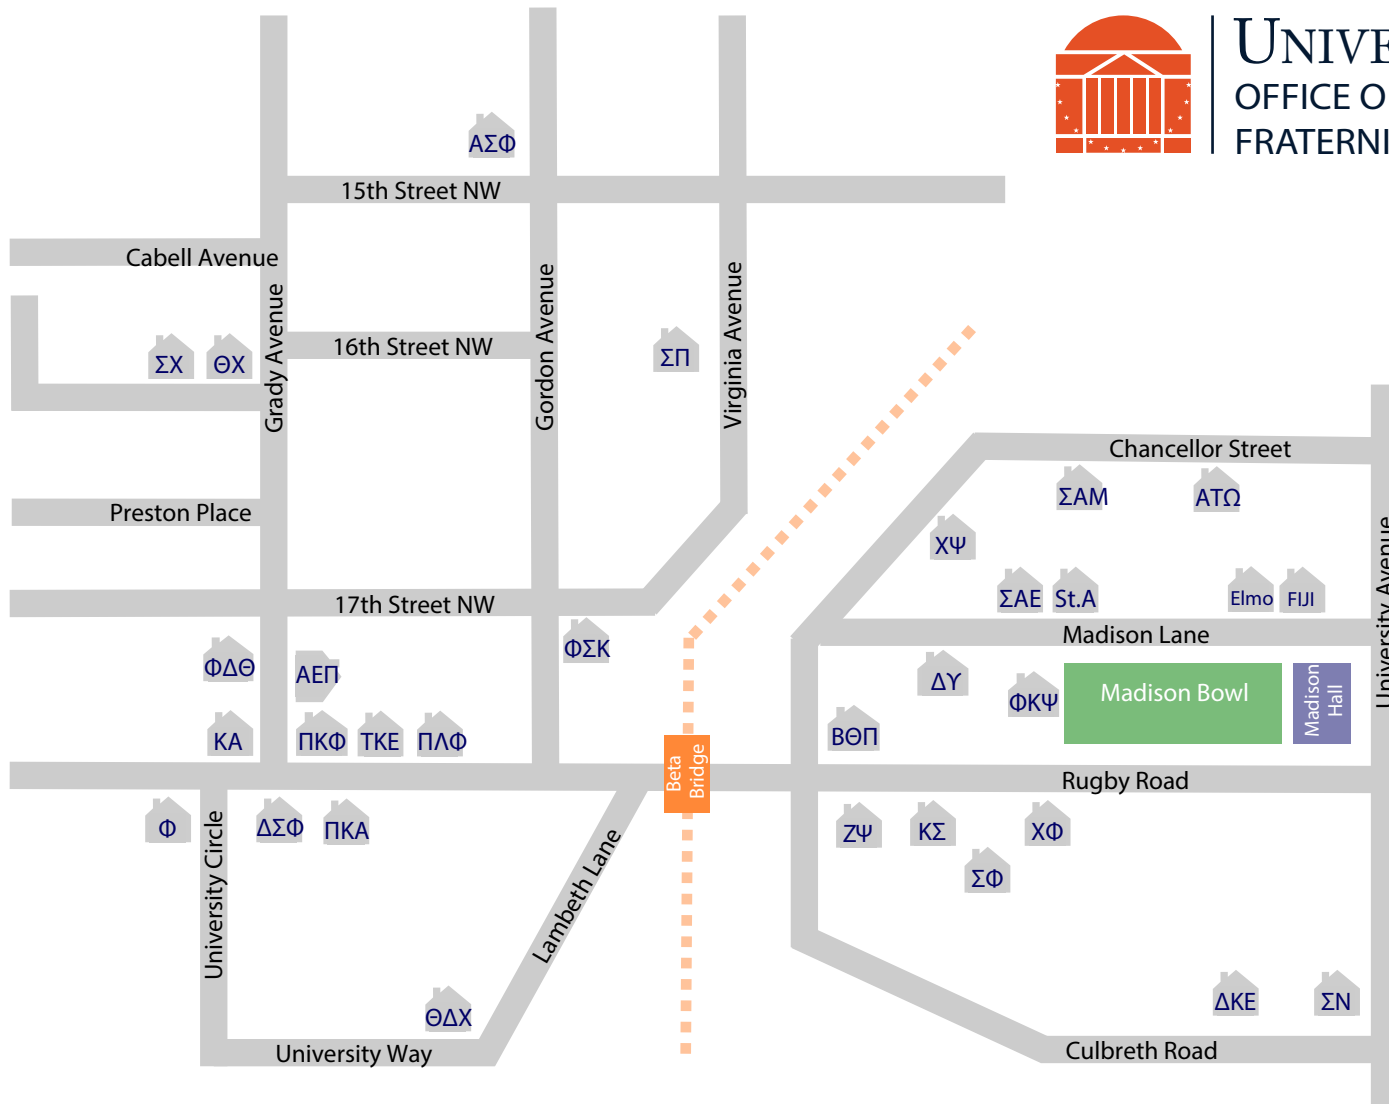

UNIVERSITY OF VIRGINIA
OFFICE OF THE DEAN OF STUDENTS
FRATERNITY & SORORITY LIFE

ΑΕΠ	ALPHA EPSILON PI	1702 Grady Ave
ΑΣΦ	ALPHA SIGMA PHI	1535 Gordon Ave
ΑΤΩ	ALPHA TAU OMEGA	125 Chancellors St
ΒΘΠ	BETA THETA PI	180 Rugby Rd
ΧΦ	CHI PHI	161 Rugby Rd
ΧΨ	CHI PSI	167 Chancellors St
ΔΚΕ	DELTA KAPPA EPSILON	1820 Carrs Hill Rd
ΔΣΦ	DELTA SIGMA PHI	517 Rugby Rd
ΔΥ	DELTA UPSILON	171 Madison Ln
ΚΑ	KAPPA ALPHA	600 Rugby Rd
ΚΣ	KAPPA SIGMA	165 Rugby Rd
ΦΔΘ	PHI DELTA THETA	1703 Grady Ave
FUJ	PHI GAMMA DELTA	128 Madison Ln
ΦΚΨ	PHI KAPPA PSI	159 Madison Ln
ΦΣΚ	PHI SIGMA KAPPA	1702 Gordon Ave
Φ	PHI SOCIETY	1 University Circle

ΠΚΑ	PI KAPPA ALPHA
ΠΚΦ	PI KAPPA PHI
ΠΛΦ	PI LAMBDA PHI
ΣΑΕ	SIGMA ALPHA EPSILON
ΣΑΜ	SIGMA ALPHA MU
ΣΧ	SIGMA CHI
ΣΠ	SIGMA PI
ΣΝ	SIGMA NU
ΣΦ	SERP (SIGMA PHI)
St.A	ST. ANTHONY HALL
ELMO	ST. ELMO HALL
TKE	TAU KAPPA EPSILON
ΘΧ	THETA CHI
ΘΔΧ	THETA DELTA CHI
ΖΨ	ZETA PSI

513 Rugby Rd
515 Rugby Rd
504 Rugby Rd
160 Madison Ln
129 Chancellors St.
608 Preston Place
1533 Virginia Ave
189 Culbreth
163 Rugby Road
133 Chancellors St
130 Madison Ln
506 Rugby Rd
600 Preston Place
1811 Lambeth Ln
169 Rugby Rd

Jan 18: Open House North of Beta Bridge (7-10pm)
Jan 19: Open House South of Beta Bridge (7-10pm)
Jan 20: Open House at All Chapters (7-10pm)
Jan 21: No Contact Day
Jan 22-24: First Invites
Jan 25: No Contact Day
Jan 26-28: Second Invites
Jan 29: No Contact Day
Jan 30-31: Third Invites
Feb 1: No Contact Day
Feb 2: Final Hours
Feb 3: Bid Day